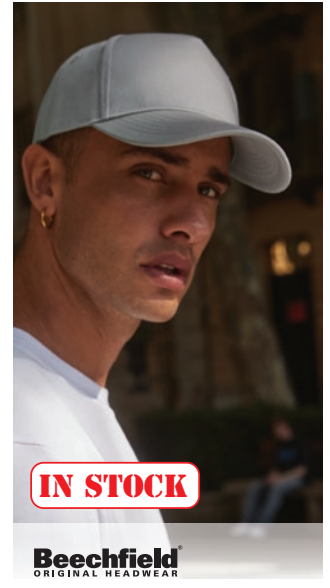

Organic Twill Cap TNE/093090

**kup**

Cotton 5-panel Cap GKA/KP116

**IN STOCK**

**Beechfield**  
ORIGINAL HEADWEAR

Snapback Trucker GBE/B640  
Junior Snapback Trucker GBE/B640B

**IN STOCK**

**Beechfield**  
ORIGINAL HEADWEAR