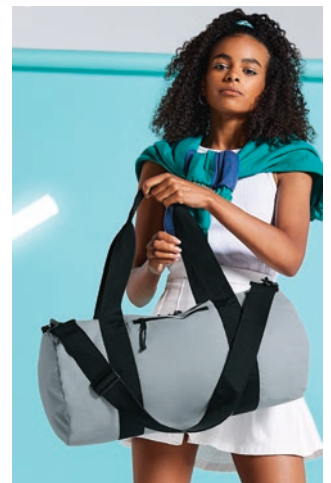

BagBase

Recycled Barrel Bag GBB/BG284