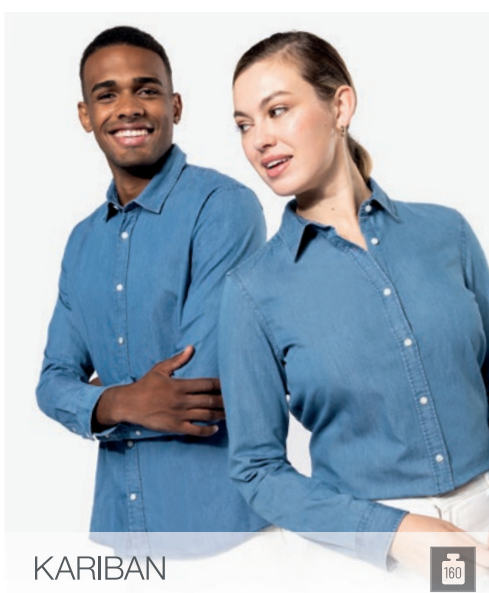

Perfect Oxford Shirt TTJ/4000
Womens Perfect Oxford Shirt TTJ/4001

KARIBAN