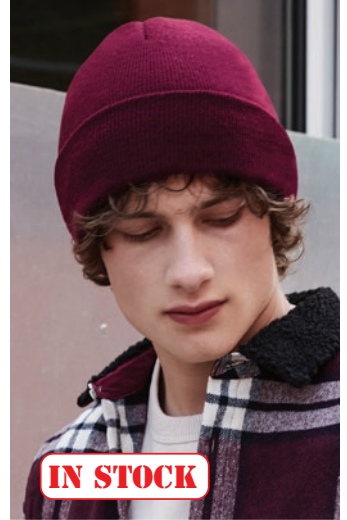

IN STOCK

Beechfield
ORIGINAL HEADWEAR

Recycled Original Cuffed Beanie GBE/B45R