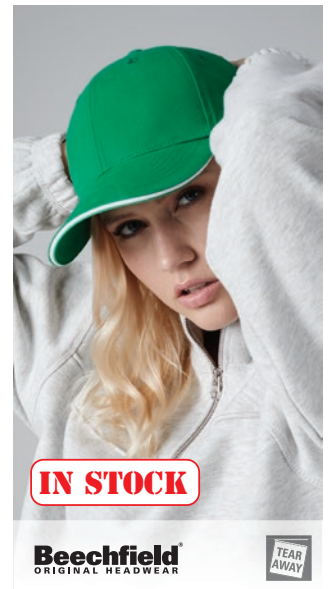

IN STOCK

Beechfield
ORIGINAL HEADWEAR

TEAR AWAY