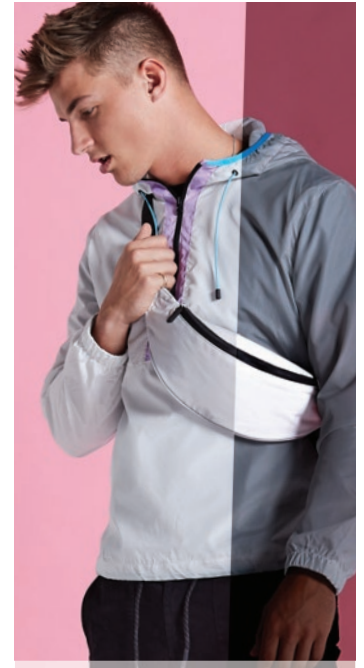

BagBase®

Reflective Belt Bag GBB/BG134