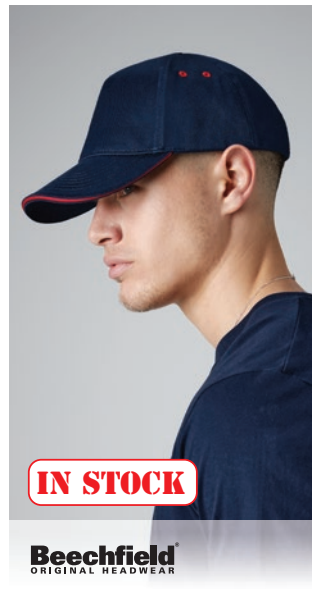

## Premium Twill 6 Panel Cap GVA/0777

TEAR  
AWAY

**Beechfield**  
ORIGINAL HEADWEAR

TEAR AWAY

Recycled Urbanwear 6 Panel Snapback Trucker GBE/B75R

**IN STOCK**

**Beechfield**  
ORIGINAL HEADWEAR

Vintage Snapback Trucker GBE/B645  
Junior Vintage Snapback Trucker GBE/B645B